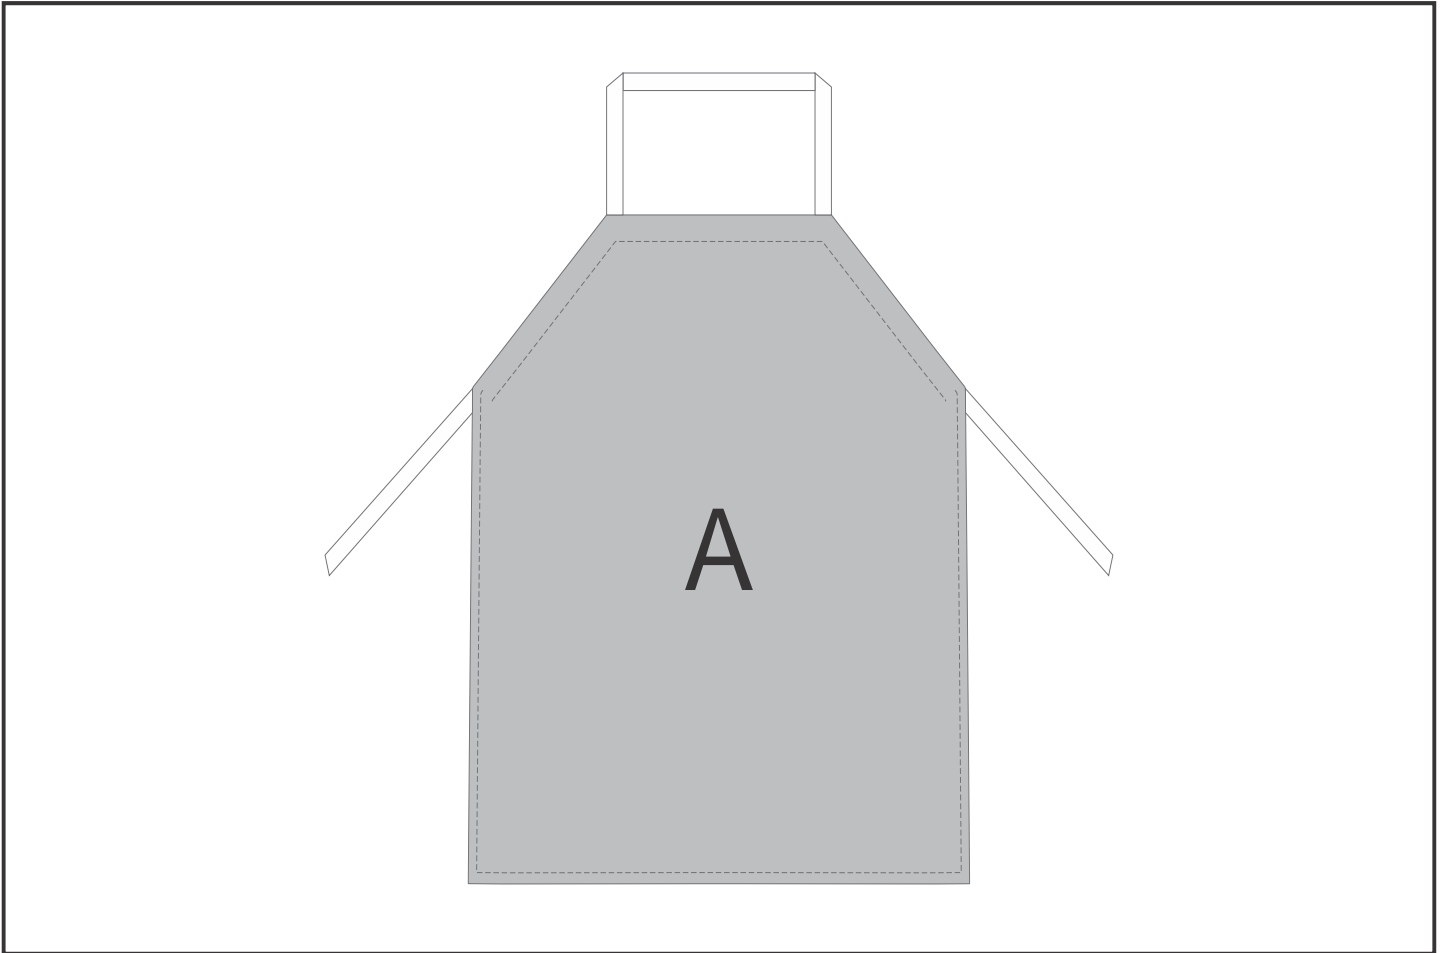

# HC-HP-1-G

Hoppla Bostock Apron

## Need to know:

- Includes 1-Position Sublimation (setup fees apply)
- Please Note: We cannot guarantee 100% logo Alignment on all Brandable Panels.

## Branding Options:

Position	Branding Method (Branding Code)	No. of Colours	Dimension
A	Custom Sublimation A (CPSUB-A)	Full Colour	617mm wide x 771mm high